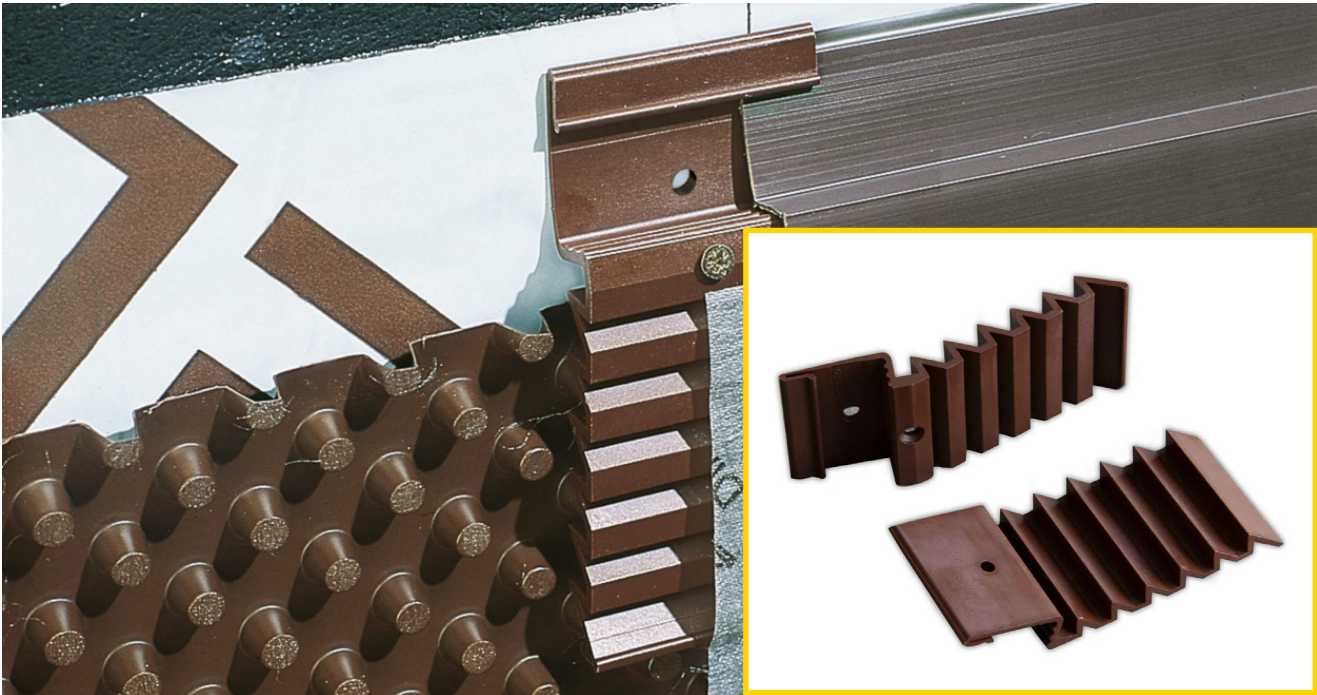

## Delta Geo-Drain Clips

### Description

Delta Geo-Drain Clips are used to securely fix Delta external drainage and protection membranes, such as Geo-Drain Quattro, Terraxx and NP Drain.

Delta Geo-Drain Clips should be spaced at 500mm intervals to give Delta external drainage and protection membranes a secure placement to substrates. Delta MS Profile can be fixed over Delta Geo-Drain Clips to provide a secure capping prior to backfill.

### Features

- Secures external drainage membranes to substrates prior to backfilling
- Compatible with Delta Terraxx, Geo-Drain Quattro and NP Drain membranes
- Easy Install